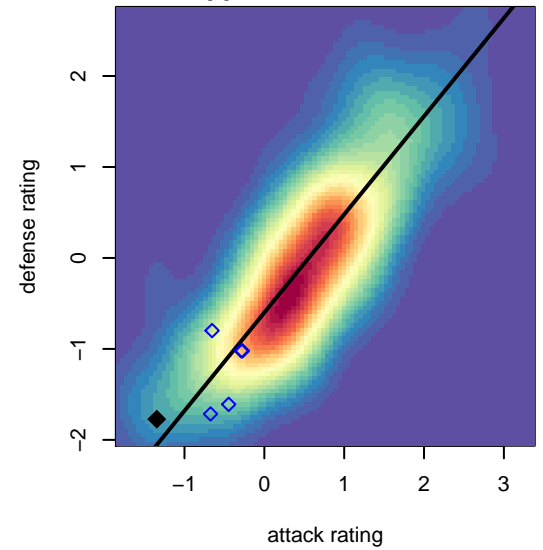

FC Missoula B04

FC Missoula
 Missoula, MT
 B04 total strength=351
 attack=0.26 defense=0.17
 spr league = Spr PSPL–Inland Copa 1 U13
 notes= Giese 2016

alt names used:
 FC Missoula B04–Giese

Venues played:
 2016 Spr PSPL–Inland Copa 1 U13

attack and defense variance (black dot)
relative to other teams
and top 10 in region

attack and defense rating
relative to others at age
and all opponents in last 13 months

attack and defense rating
relative to others at age
and all opponents in last 13 months

Performance relative to 13 month average

Performance relative to 13 month average

Distribution of opponents
 Red = Lose zone, Blue = Win zone, Green = Even
 Black line separates win/loze zones

lot. A=Neither has attack advantage, B=Opponent has both attack and defense advantage, C=Opponent has both attack and defense disadvantage, D=Both have